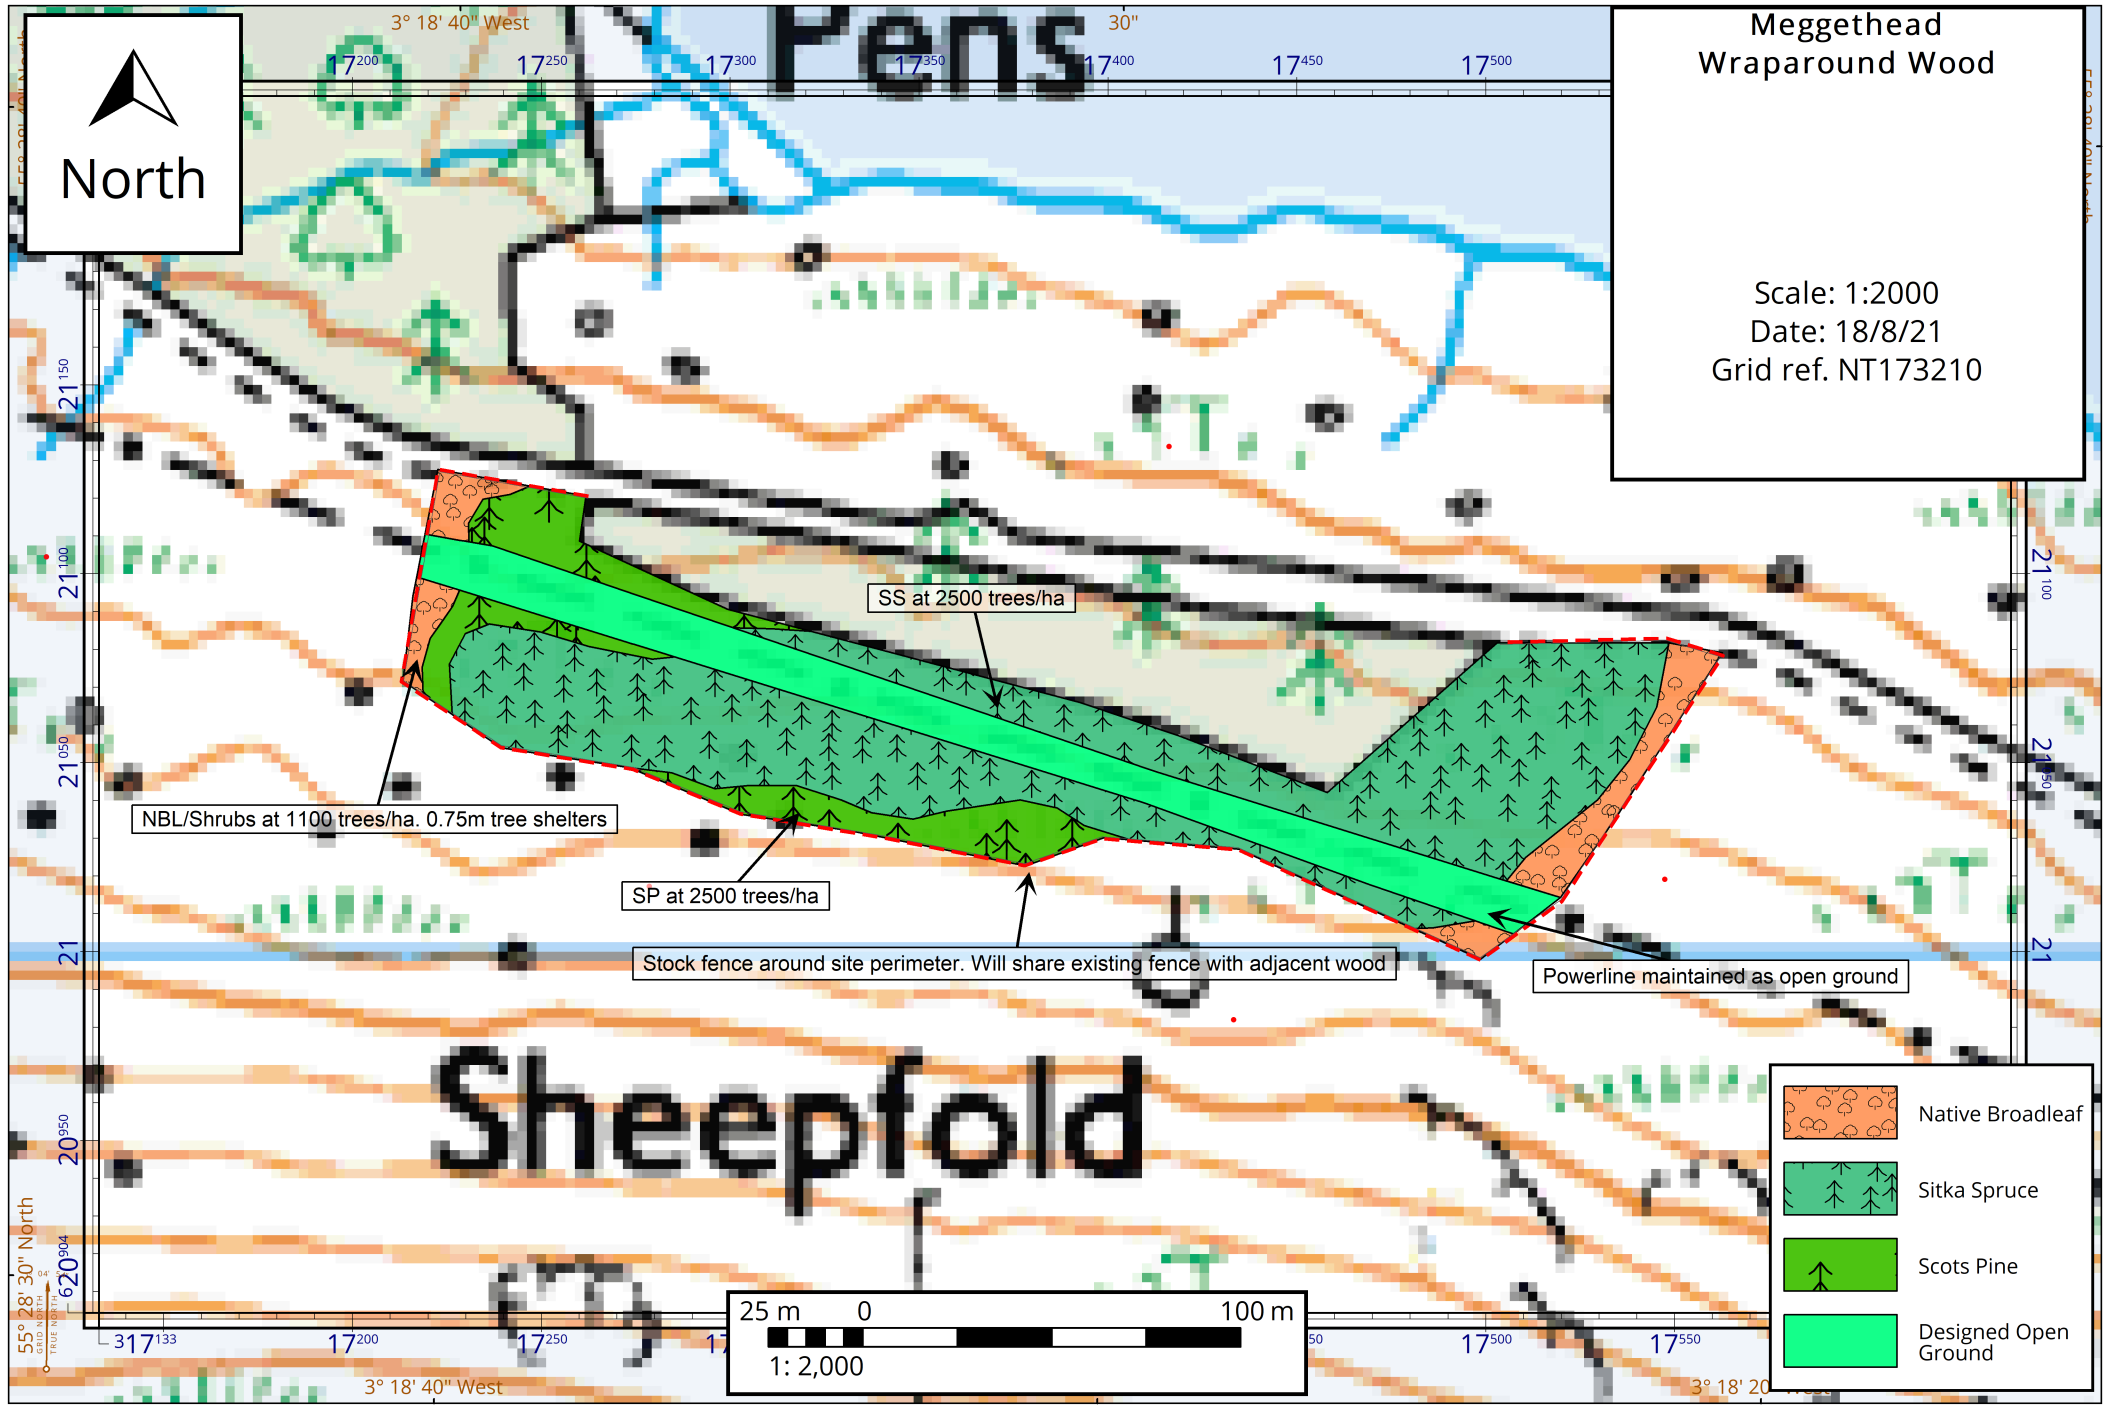

Meggethead Wraparound Wood

Scale: 1:2000
Date: 18/8/21
Grid ref. NT173210

-  Native Broadleaf
-  Sitka Spruce
-  Scots Pine
-  Designed Open Ground

55° 28' 30" North
TRADE NORTH
GRID NORTH

3° 18' 40" West

3° 18' 20" West