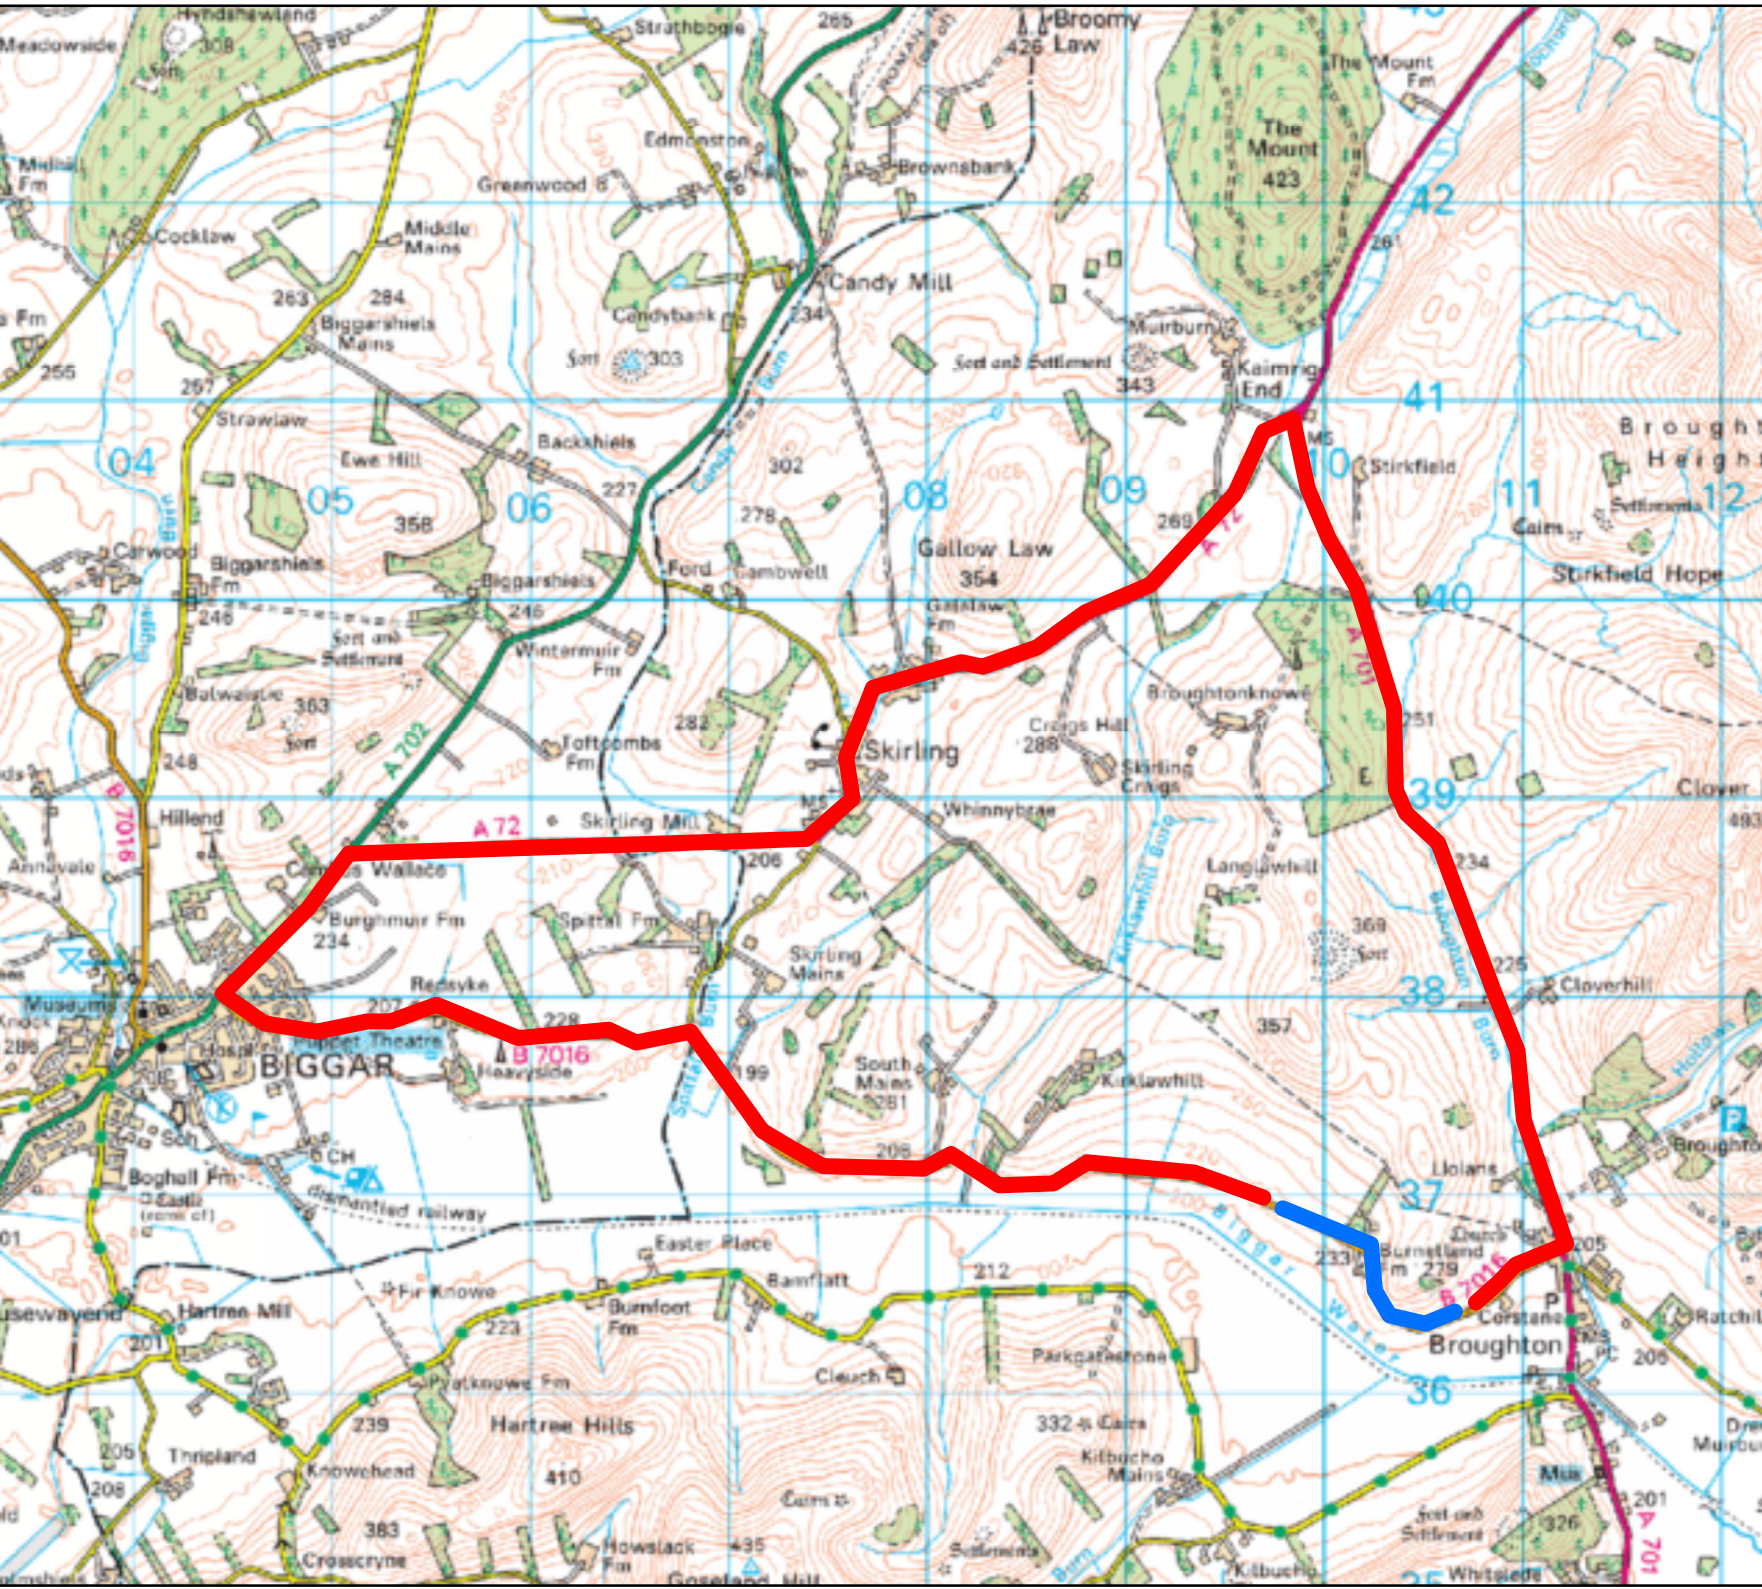

B7016 Broughton Road Closure

Key:

-  Closure
-  Alternative Route

G/Network/Covid 19/A NHS MAXX VAXX